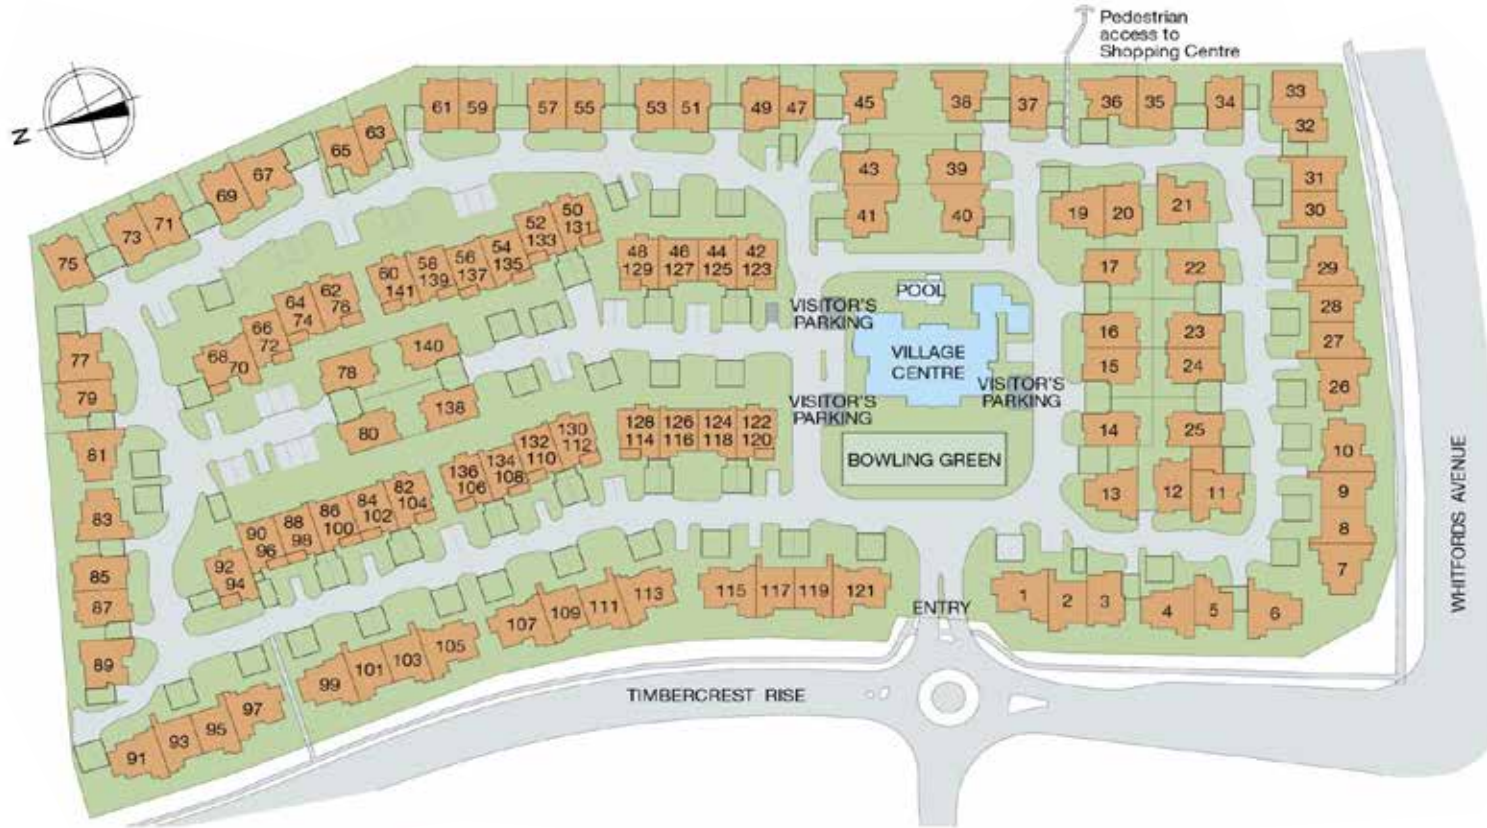

TIMBERSIDE VILLAS

SITE PLAN

Timberside Villas, 10 Timbercrest Rise, Woodvale WA 6026

www.retirementbylendlease.com.au

This is an indicative floor plan that may vary according to home location within the village. The information, dimensions and specifications on this floor plan are believed to be correct but is not guaranteed and may change without notice. Any illustration are an artist's impression only subject to change. Lendlease gives no warranty concerning the accuracy of the material or information displayed and all such warranties (whether implied or otherwise) are excluded to the extent permitted by law. Prospective purchasers should make their own enquiries. May 2016.