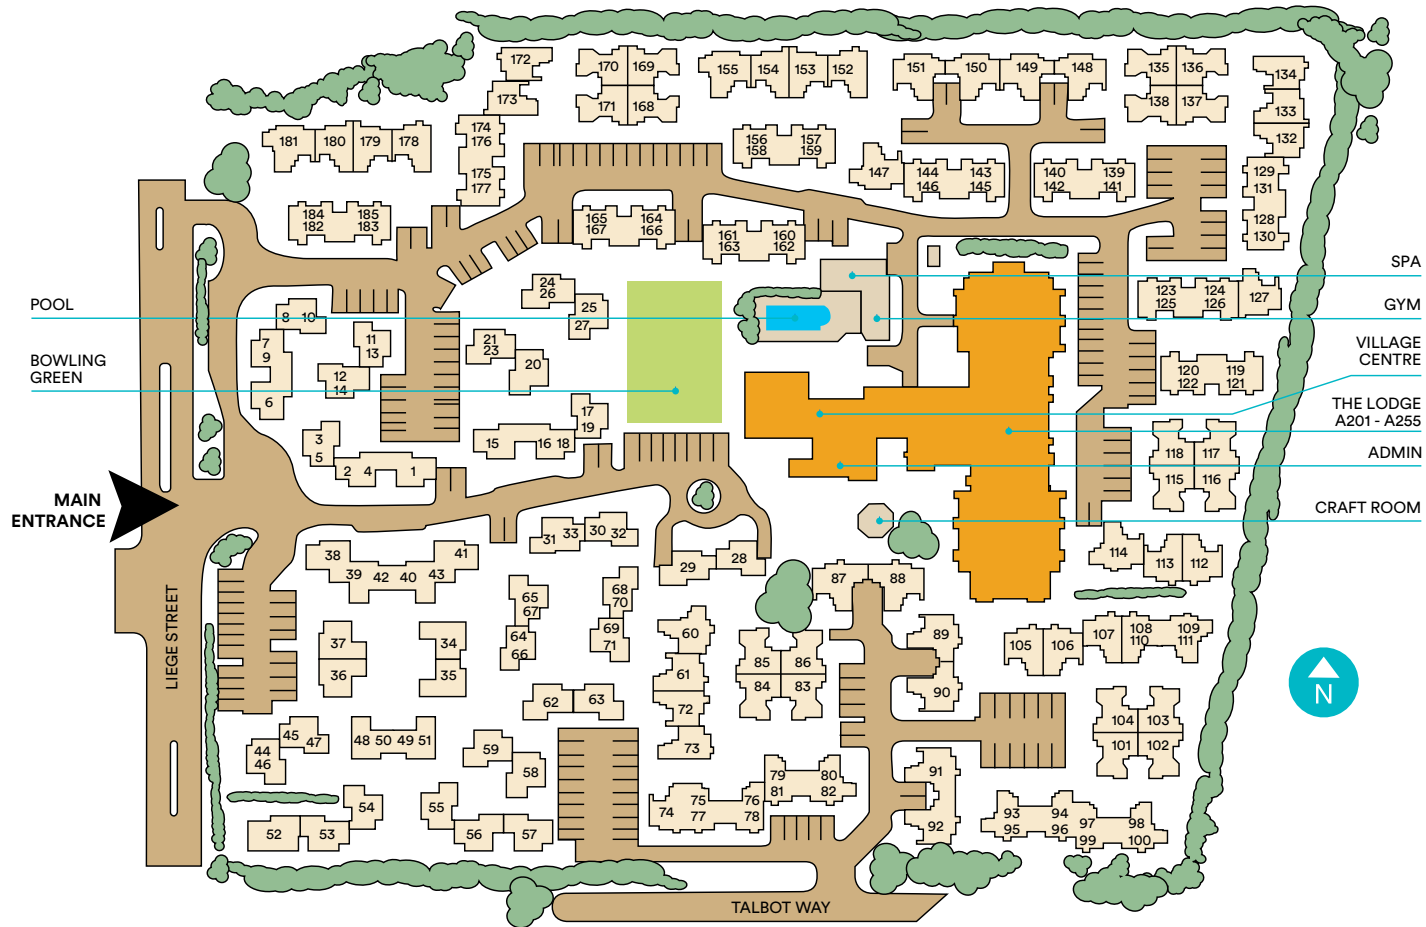

## PARKLAND VILLAS WOODLANDS

# SITE PLAN

Parkland Villas Woodlands, 52-54 Liege Street, Woodlands WA 6018

[www.retirementbylendlease.com.au](http://www.retirementbylendlease.com.au)

This is an indicative floor plan that may vary according to home location within the village. The information, dimensions and specifications on this floor plan are believed to be correct but is not guaranteed and may change without notice. Any illustration are an artist's impression only subject to change. Lendlease gives no warranty concerning the accuracy of the material or information displayed and all such warranties (whether implied or otherwise) are excluded to the extent permitted by law. Prospective purchasers should make their own enquiries. May 2016.