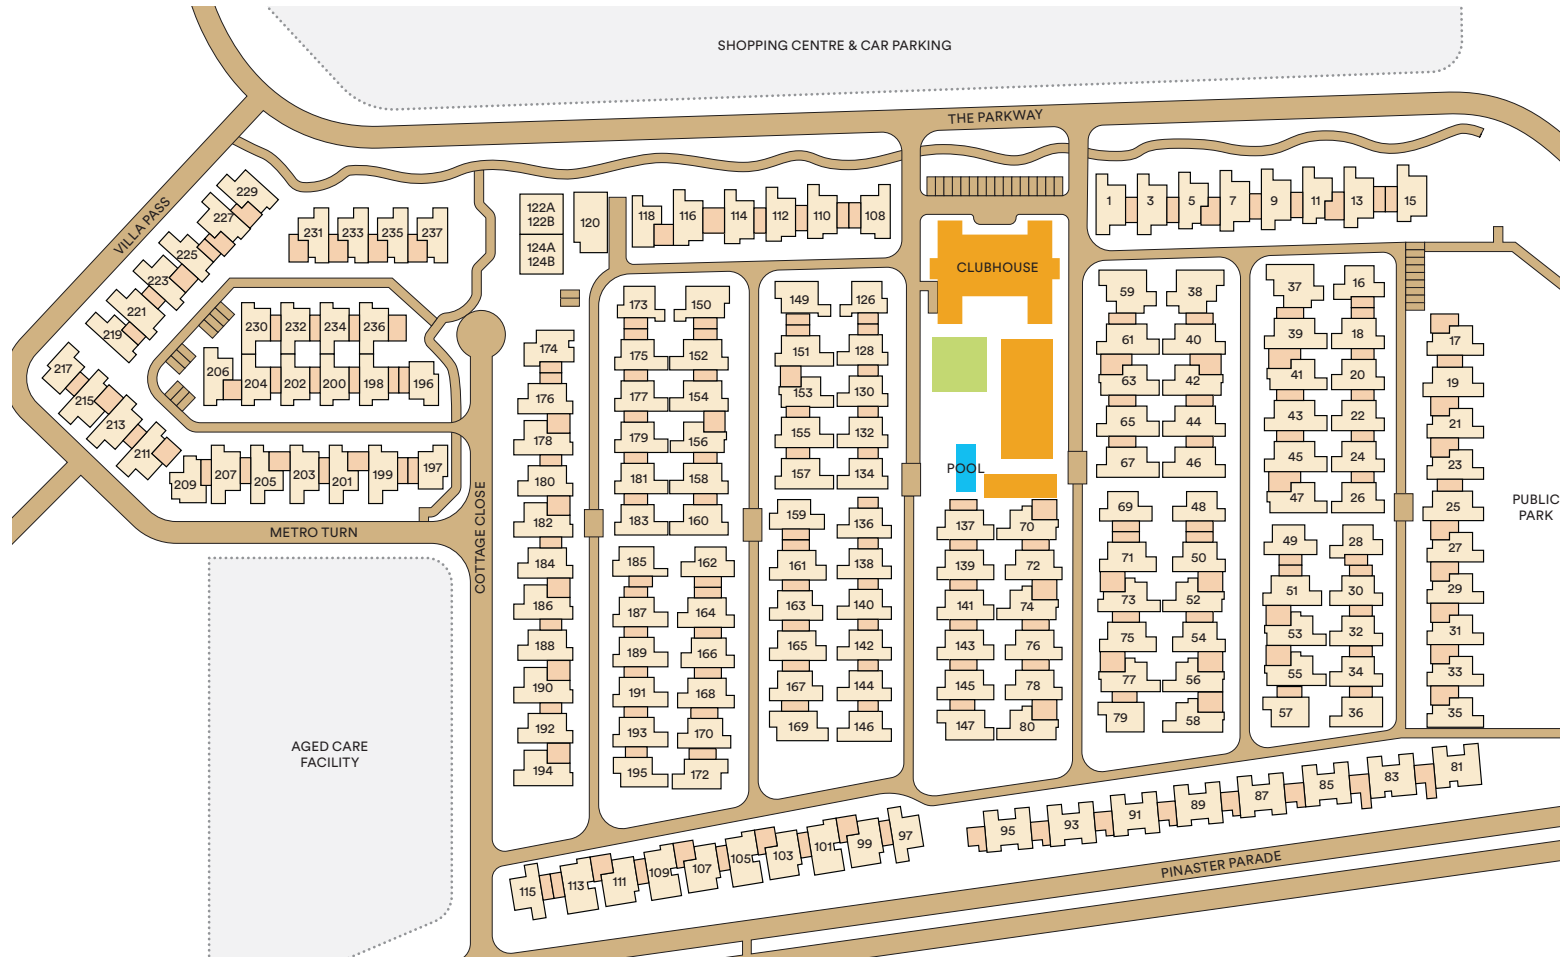

PARKLAND VILLAS ELLENBROOK

SITE PLAN

Parkland Villas Ellenbrook, 25 The Parkway, Ellenbrook WA 6069

www.retirementbylendlease.com.au

This is an indicative site plan that may vary according to home location within the village. The information, dimensions and specifications on this site plan are believed to be correct but is not guaranteed and may change without notice. Any illustration are an artist's impression only subject to change. Lendlease gives no warranty concerning the accuracy of the material or information displayed and all such warranties (whether implied or otherwise) are excluded to the extent permitted by law. Prospective purchasers should make their own enquiries. August 2018