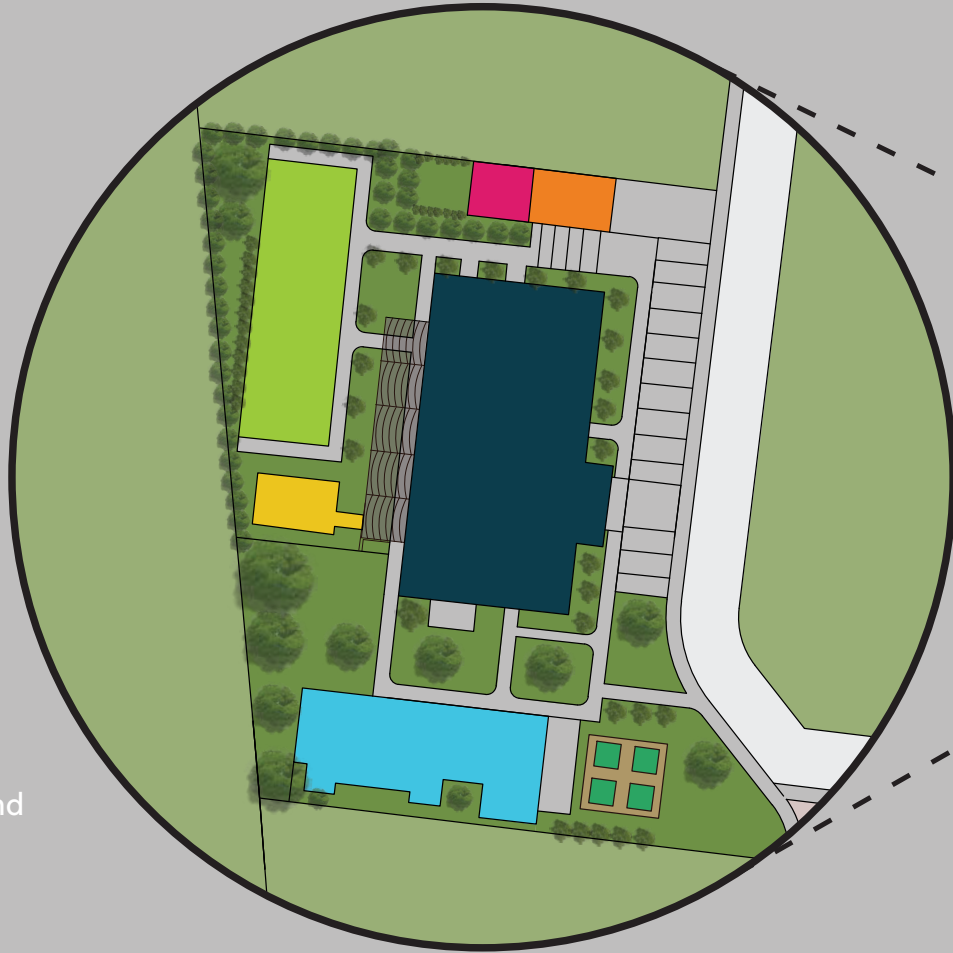

Aurora Retirement Living Masterplan

Legend:

- Roads
- Open spaces
- Village Green
- Clubhouse
- Swimming Pool and Wellness Centre
- Vegetable Garden
- Workshop
- Maintenance Shed
- BBQ area